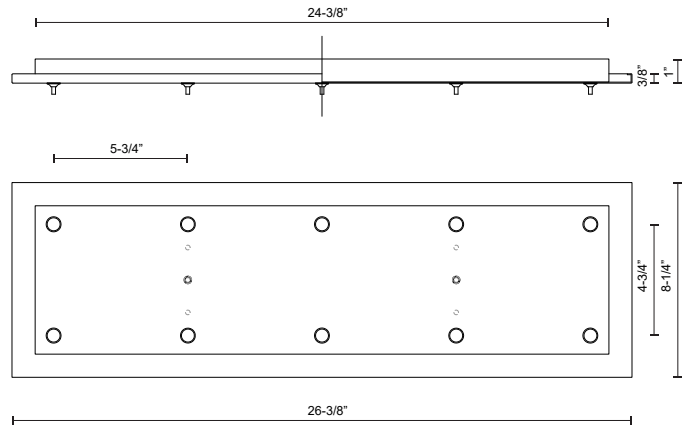

CNP10AC

PENDANTS

PROJECT

DESCRIPTION

Canopy system that allows you to combine selected line voltage pendants together on one canopy. Available in six finishes.

SPECIFICATION DETAILS

Fixture Dimensions	L26-3/8" x W8-1/4" x H1"
Location	Dry
Paint Finish	BG01; BK01; BN01; CH01; WH01;

* For custom options, consult factory for details.

* For warranty information, please visit www.kuzcolighting.com/warranty

KUZCO

CANADA: 19054 28TH AVENUE - SURREY, BC V3Z 6M3
USA: 3035 E. LONE MOUNTAIN ROAD - LAS VEGAS, NV 89081

WWW.KUZCOLIGHTING.COM

© 2017 KUZCO LIGHTING. ALL RIGHTS RESERVED.

COMMENT